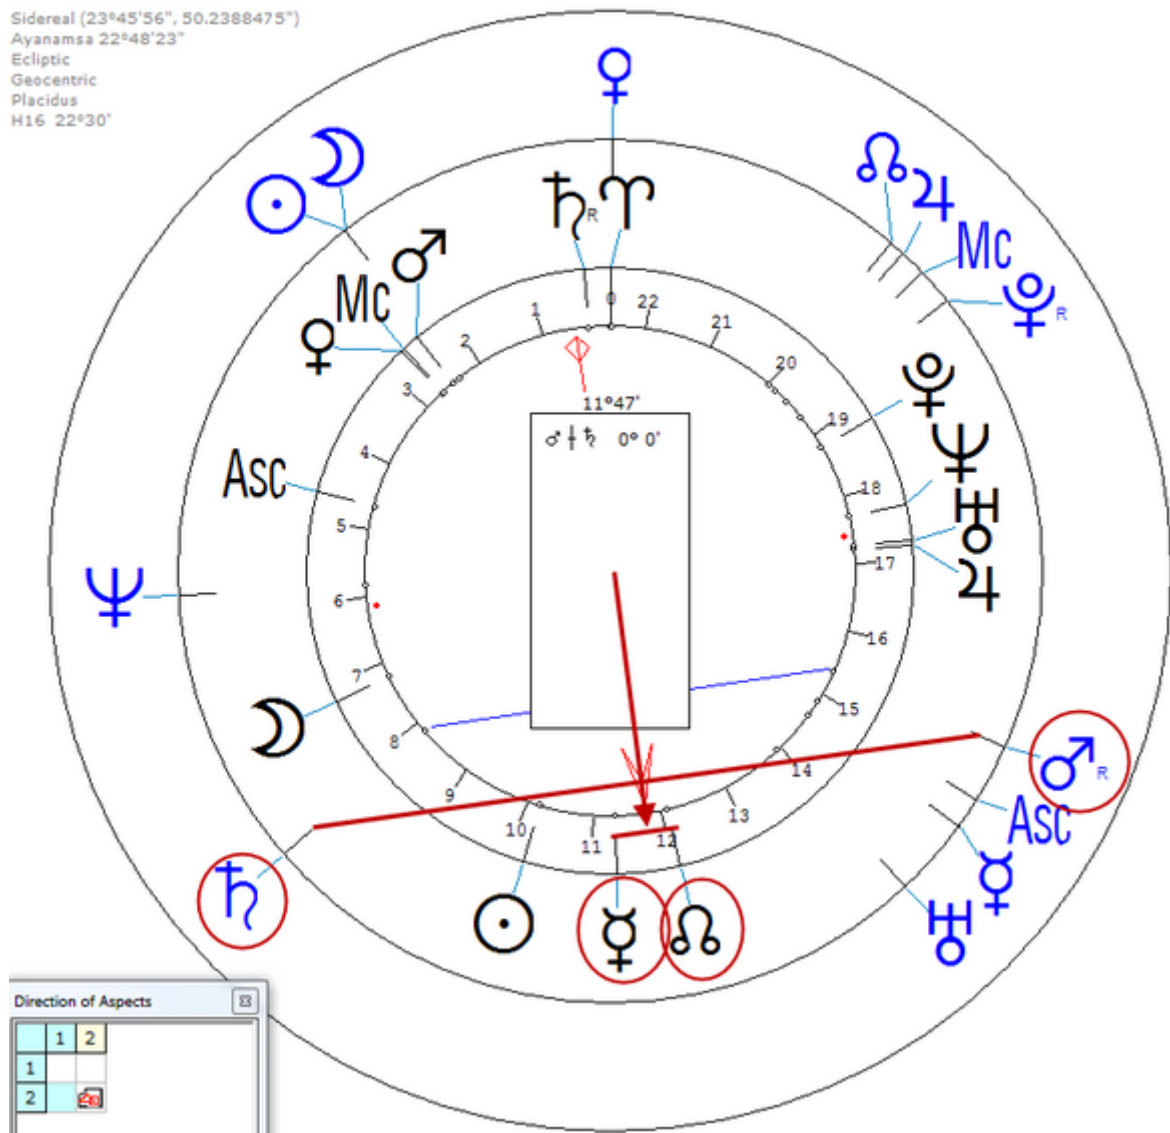

Last moon phase before death :

23.03.1997 20:45:14 GMT-8 9°51'46"Vir Full Moon

Harmonic 16

$$\text{♂}_t / \text{♁}_t = \text{♀}_n / \text{♁}_n$$

$$\text{AC } t = \text{♁}_n / \text{♀}_n$$

Applewhite, Marshall
17 May 1931 Sun 3:20 (GMT-6) 33°28'35"N 100°51'19"W
Spur TX, Dickens, USA
Sidereal (23°45'56", 50.2388475")
Ayanamsa 22°48'23"
Ecliptic
Geocentric
Placidus
H16 22°30'